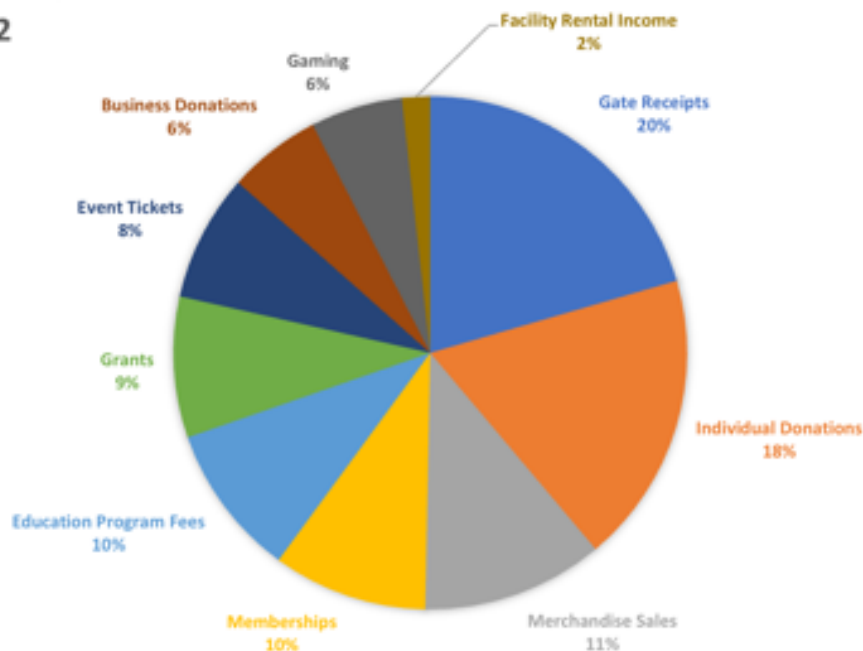

FINANCIALS

TOTAL EXPENSE
\$909,750

TOTAL REVENUE
\$1,054,512

Staff

Mike Monterusso, Executive Director
Will Criner, Horticulture + Facilities
Stacey Shriner, Education + Programs
Betany Porter, Art Curator + Events
Paige Becker, Marketing + Design
Tim Taber, Operations + IT + Events
Lindsay Clark, Horticulture
Patrick Ryan, Education + Outreach
Kayleigh Brandt, Operations + Development
Liz Mockbee Development + Guest Services