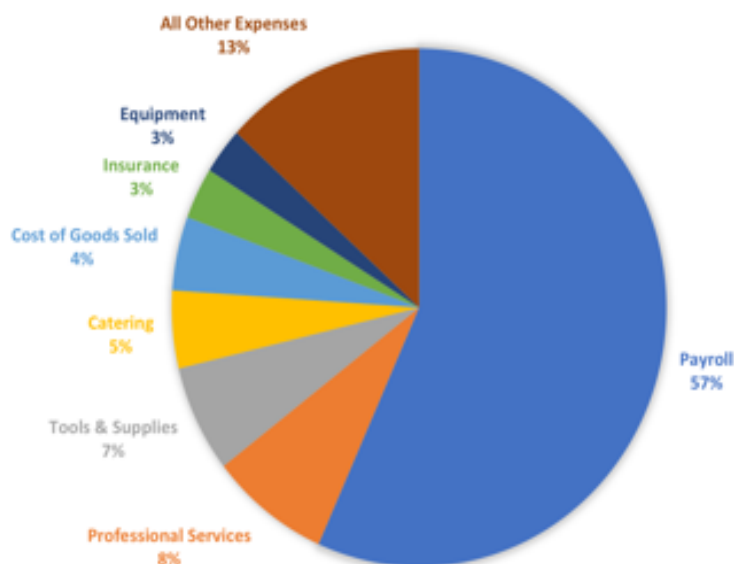

FINANCIALS

TOTAL EXPENSE
\$909,750

TOTAL REVENUE
\$1,054,512

Staff

Mike Monterusso, Executive Director
Will Criner, Horticulture + Facilities
Stacey Shriner, Education + Programs
Betany Porter, Art Curator + Events
Paige Becker, Marketing + Design
Tim Taber, Operations + IT + Events
Lindsay Clark, Horticulture
Patrick Ryan, Education + Outreach
Kayleigh Brandt, Operations + Development
Liz Mockbee Development + Guest Services