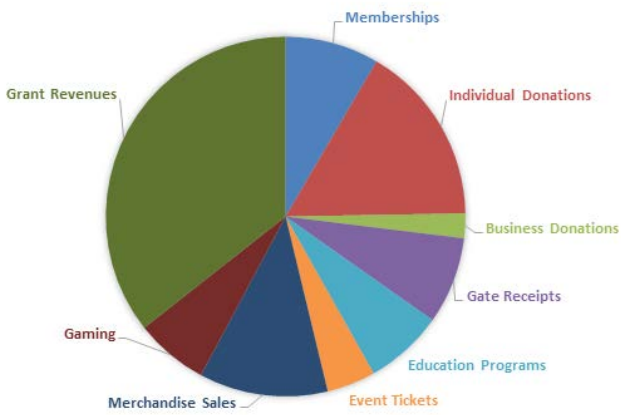

110 ACRES OF BOREAL FOREST
8 ACRES OF CULTIVATED GARDENS
1,100 VARIETIES OF PLANTS
150 SPECIES OF ALASKA NATIVE

EVENTS

2020

Making a Garden Journal
Valentine's Art Virtual Workshop
Fall in Love with Dahlias!
Houseplants 101
Handmade Hand Creams & Lip Balms
Homemade Herbal Glycerites
Garden Chatter X4
Movie on the Lawn: Beatrix Farrand's
American Landscape
Mushrooms with Gouache Watercolor
Fall In-Service Day Camp
Mushroom ID + Walk
A Pathway Performance: Sugar & Salt
Native Plant ID + Walk
Concrete Leaf Cast Workshop
Garlic Planting Workshop
Hypertufa Trough Workshop
PicnicS in the Garden
Botanical Drawing Art Class
Edible Berries Workshop
Summer Camps
Local Wildflower Class
Lunch & Learn Series
Sow What? Seed Starting Workshop
Beautiful Bloomin' Bulbs
Succulent Workshop
Winter Plant Walk
Spring Break in the Garden
Dinosaur Succulent Workshop
Luminaria Workshop
Star Party!
Valentine's Day in the Garden
Spring Conference: Seeing More in 2020

FINANCIALS

2020 INCOME = \$780,190

2020 EXPENSES = \$661,275

What People Are Saying

“Friendly & knowledgeable staff!”

“Great place to stroll and enjoy being outdoors.”

“Thank you for the friendly service, the gardens are just lovely.”