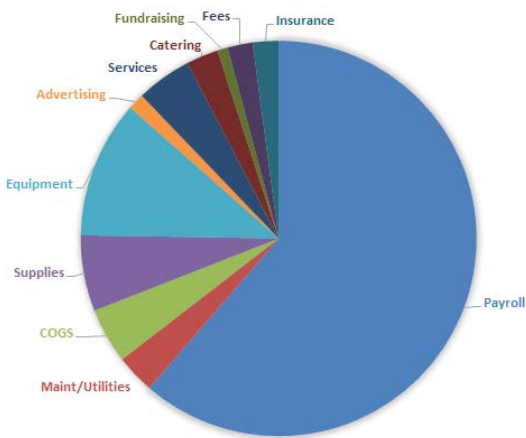

110 ACRES OF BOREAL FOREST
8 ACRES OF CULTIVATED GARDENS
1,100 VARIETIES OF PLANTS
150 SPECIES OF ALASKA NATIVE

EVENTS

2020

Making a Garden Journal
Valentine's Art Virtual Workshop
Fall in Love with Dahlias!
Houseplants 101
Handmade Hand Creams & Lip Balms
Homemade Herbal Glycerites
Garden Chatter X4
Movie on the Lawn: Beatrix Farrand's
American Landscape
Mushrooms with Gouache Watercolor
Fall In-Service Day Camp
Mushroom ID + Walk
A Pathway Performance: Sugar & Salt
Native Plant ID + Walk
Concrete Leaf Cast Workshop
Garlic Planting Workshop
Hypertufa Trough Workshop
PicnicS in the Garden
Botanical Drawing Art Class
Edible Berries Workshop
Summer Camps
Local Wildflower Class
Lunch & Learn Series
Sow What? Seed Starting Workshop
Beautiful Bloomin' Bulbs
Succulent Workshop
Winter Plant Walk
Spring Break in the Garden
Dinosaur Succulent Workshop
Luminaria Workshop
Star Party!
Valentine's Day in the Garden
Spring Conference: Seeing More in 2020

FINANCIALS

2020 INCOME = \$780,190

2020 EXPENSES = \$661,275

What People Are Saying

“Friendly & knowledgeable staff!”

“Great place to stroll and enjoy being outdoors.”

“Thank you for the friendly service, the gardens are just lovely.”